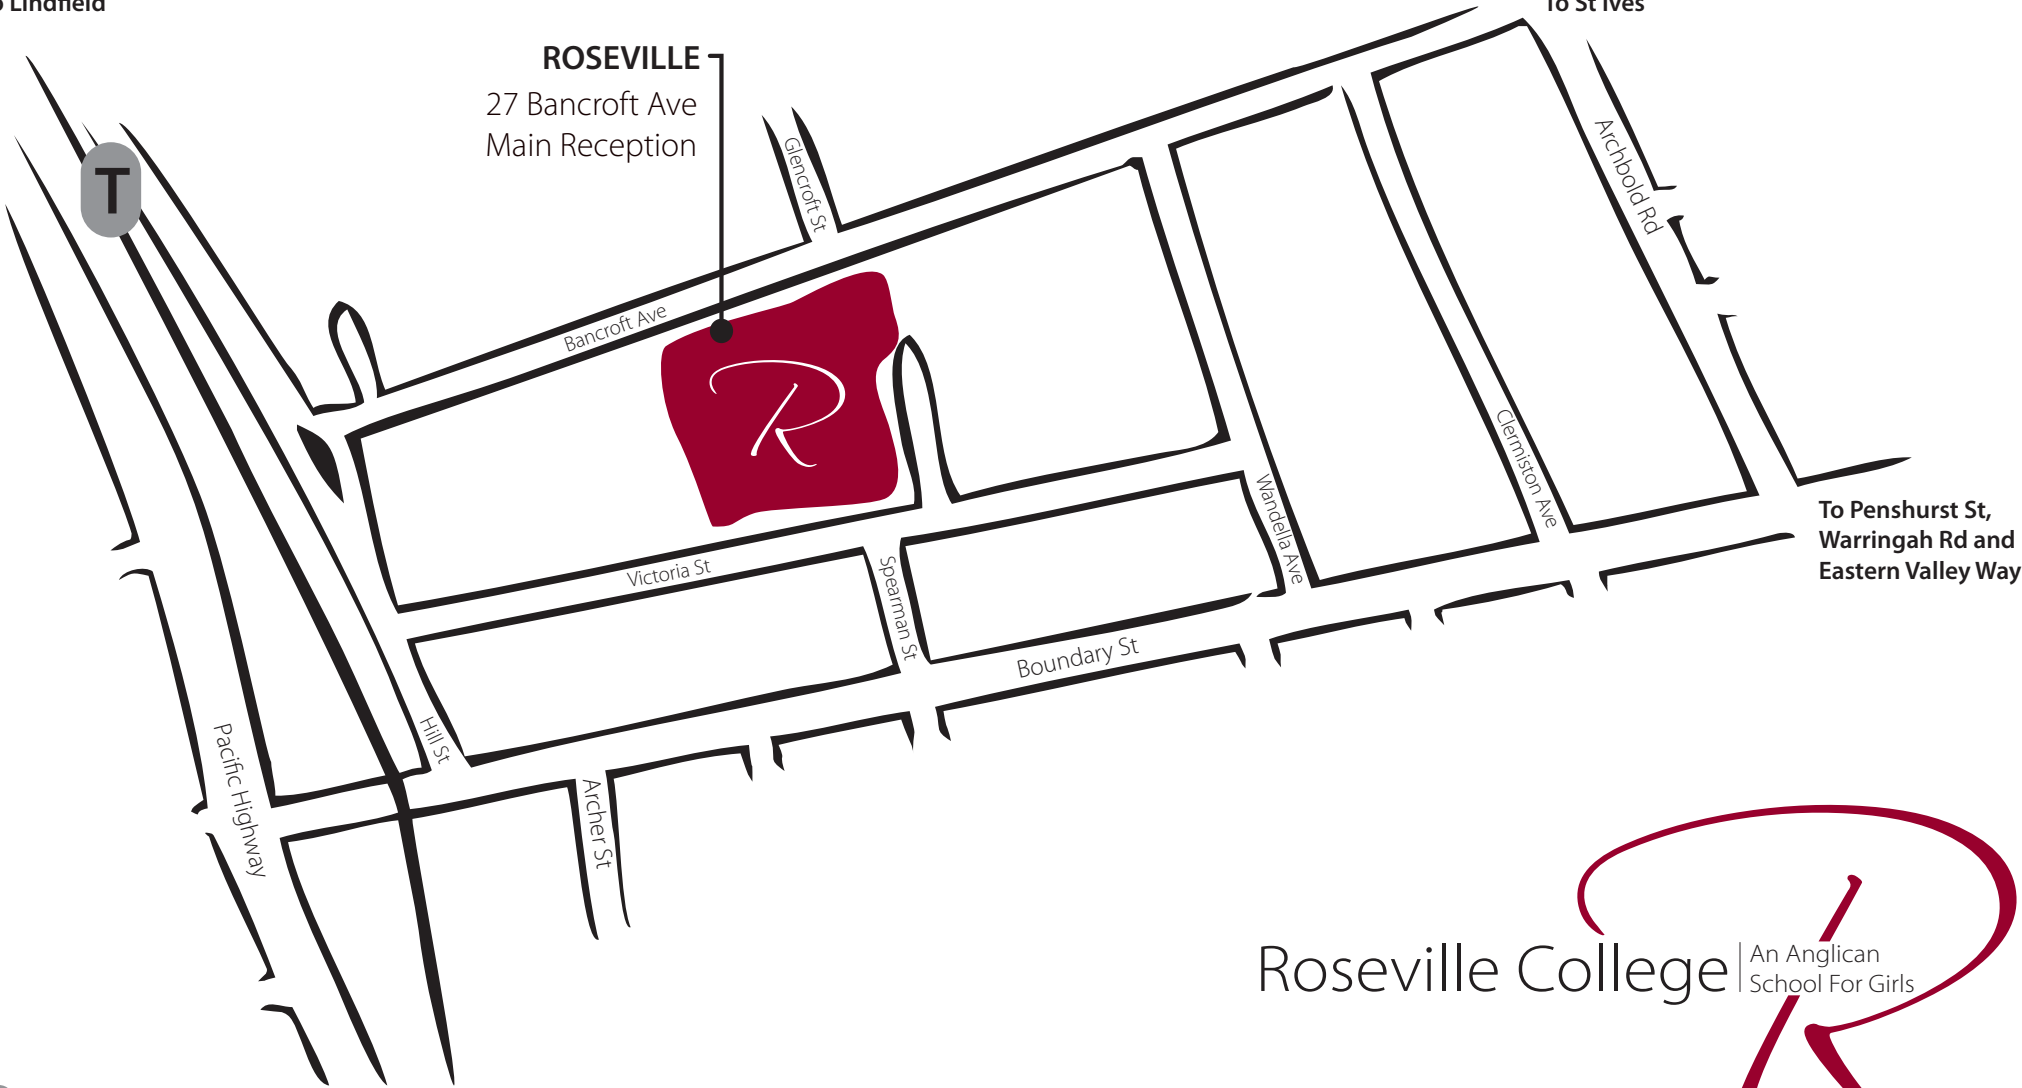

Neighbourhood Map

To Lindfield

To St Ives

ROSEVILLE

27 Bancroft Ave
Main Reception

To Penshurst St,
Warringah Rd and
Eastern Valley Way

T Public Train Station

To Chatswood